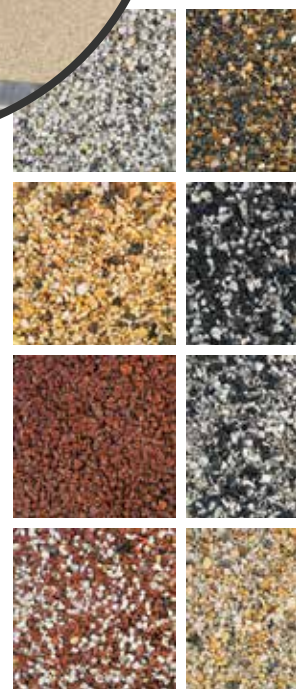

Another Happy Customer

- Fast Draining
- Eco Friendly
- Cost Effective
- Extremely Durable
- No More Weeds
- Very Low Maintenance
- Usable In All Weather